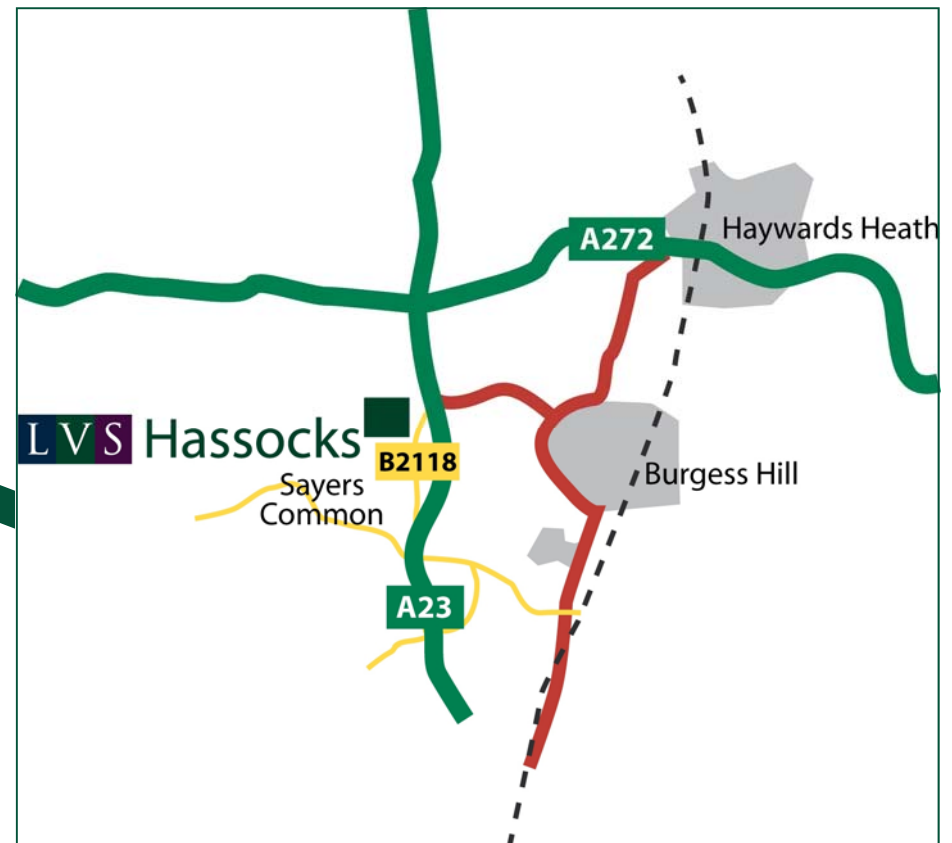

Directions to LVS Hassocks

Please note LVS Hassocks is based in Sayers Common.

Care should be taken when using a Sat Nav.

When travelling to LVS Hassocks exit the A23 at the B2118, follow the road back over the A23. Then turn left at the mini roundabout and the school entrance is approximately 100m on the right hand side.

LVS Hassocks, London Road, Sayers Common,
West Sussex, BN6 9HT
T: 01273 832901

www.lvs-hassocks.org.uk