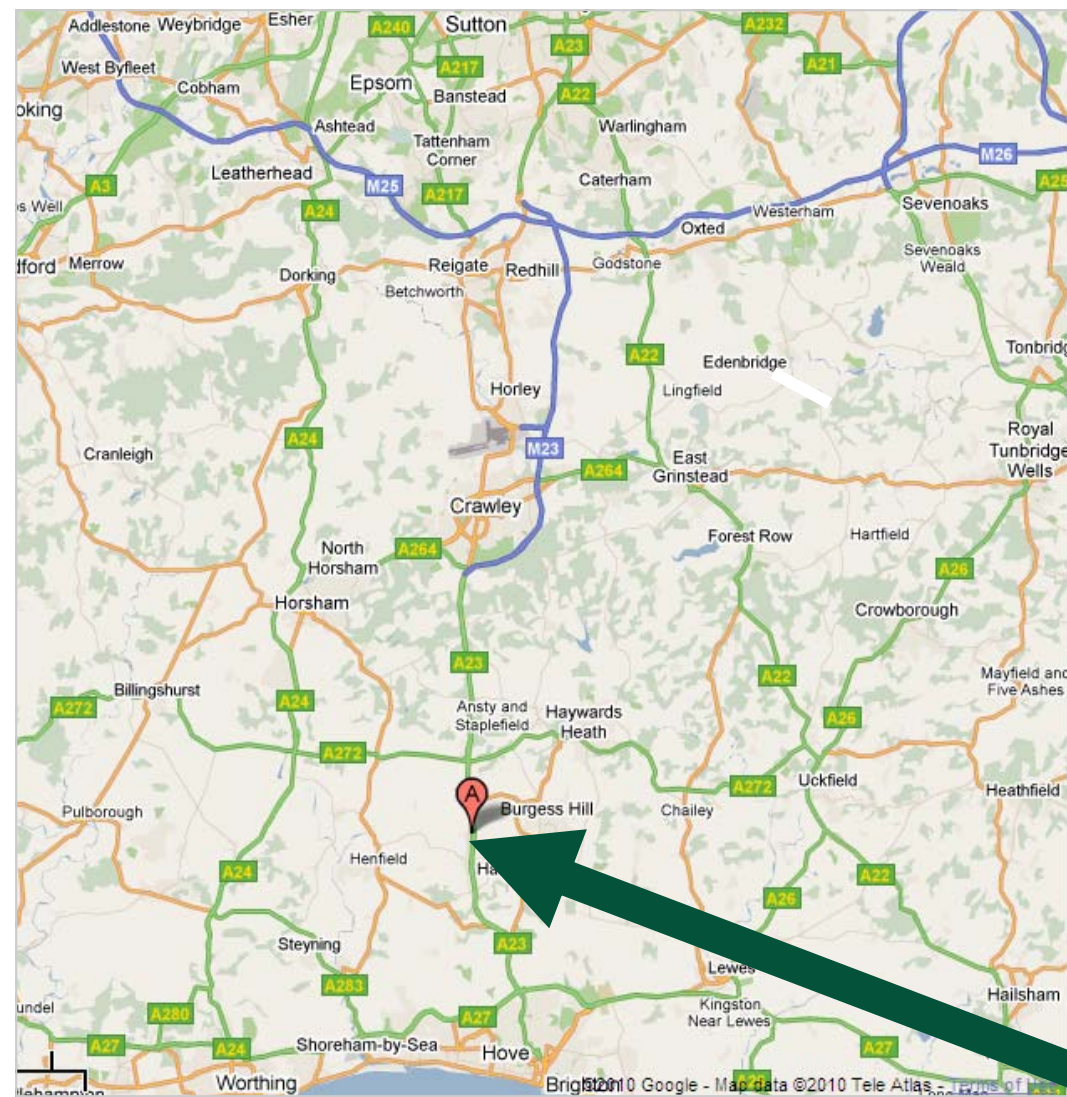

Directions to LVS Hassocks

Please note LVS Hassocks is based in Sayers Common.

Care should be taken when using a Sat Nav.

When travelling to LVS Hassocks exit the A23 at the B2118, follow the road back over the A23. Then turn left at the mini roundabout and the school entrance is approximately 100m on the right hand side.